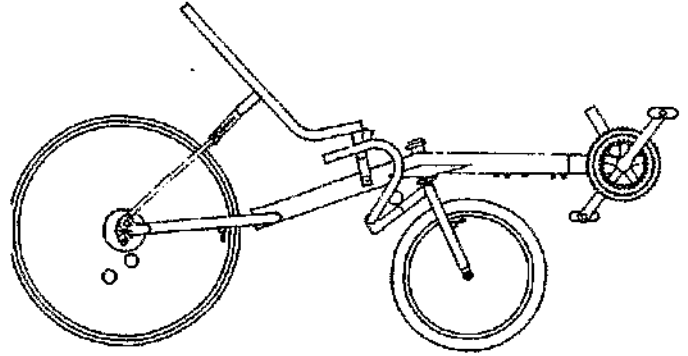

BRING IN THIS COUPON TO SAVE 20% OFF THE RETAIL
PRICE OF ANY JERSEY IN STOCK.

*PEARL IZUMI *DESCENTE *LOUIS GARNEAU
*GIORDANA *AND MORE

Valid only with coupon.

Expires Sept. 12, 1993

THERE'S A NEW VISION AT R+E CYCLES... 'GET THE LOW DOWN'