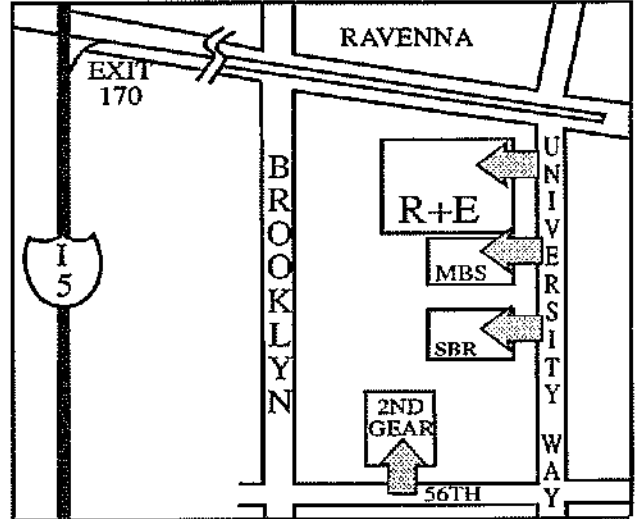

Dear Estelle and Angel,
I just wanted to take a moment to tell you that you have the best repair and service department in the city (maybe in the whole world!)
I came by last week when I needed a last minute STP repair. Your mechanics were knowledgeable, courteous and exceeded all of my expectations for professional service. When I explained my plight, they suggested I take advantage of your EXPRESS SERVICE and sure enough my repair was done overnight!
I've also purchased a pair of handbuilt wheels from you, that were backed with a 2-year warranty and I have ridden them trouble-free for over 4 years! You've proven to me that your professional mechanics and high-tech tools do make a difference.
It's cool that Seattle Bike Repair knows so much about all kinds of bikes. You can bet that I'm going to tell all my friends that R+E Cycles' Seattle Bike Repair is the place to go if you want to experience the best service possible.
Your loyal and loving customer,
Jerome Knight
Jerome Knight
PS: My brother said you fixed his flat on STP. Keep up the good work!

ALMET METAL REFINISHING
Architectural Metal Restoration & Maintenance

July 19, 1993

Dear Cascade Bicycle Club,

I want to take this opportunity to thank the hundreds of volunteers that made STP 93 an enjoyable event.

I also want to share what to me will always epitomize the "can do" spirit of those involved. On the morning of the 17th, we were on our way to the Kingdome at about 5:00 AM when my bicycle flew off the top of your car doing 65 M.P.H. on the I-90 Bridge. We stopped and picked up the pieces and I was ready to call it a day, when my riding partner said that we should at least go to see a mechanic. Well, we stopped by the R+E Cycle van and Angel Rodriguez looked at it and announced he would get me to Portland. He did major surgery on my front fork, fixed me up with a new wheel and with a little electrical tape to hold some things together, had me off in about 15 minutes. From there I had a wonderful and uneventful ride (other than a pinched tube which Angel also discovered and fixed at the Spanaway pit stop).

Again I want to thank all those involved and especially Angel and R+E Cycles.

Yours truly,
Leonard Clemeson
Leonard Clemeson

Seattle's Best Repair.
Just ask our customers!

FREE FLAT TIRE COUPON

THIS COUPON IS GOOD FOR ONE
FLAT TIRE REPAIR (You buy the tube,
we install it for free. $6.00 value)

527-0360

This coupon does not expire.
5619 University Way NE • Seattle, Washington 98105

527-0360

Learn the basics with
**Anybody's
Bike Book**

$9.00 value

Yours FREE

with purchase of a Seasonal Service Package or Overhaul

Valid only with coupon.

Expires Oct. 30, 1993