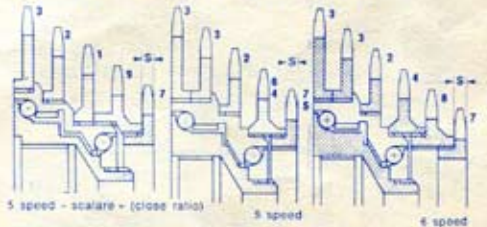

FRAME BUILDING MATERIALS

Columbus SL Road	$83.00
Durifort "Legere" tubing (11 pieces)	22.50
Reynolds 531 d.b. tubing (11 pieces)	43.00
Lugs...	
Prugnat type S, 3 pieces	5.00
Italian semi-sloping crown	5.00
Gargette bottom bracket (English)	5.00
Frame ends (drop outs)...	
Campy	11.00
Huret road	10.50
Milremo Italia	9.00
Simplex road, new with adjusters (no fronts)	7.50
Zeus track	5.00
Miscellaneous braze-on parts are available. Complete frame kits available at a discount	

FREEWHEELS

Avon single-speed 19	$ 2.50
Regina Extra 14-21	
Suntour (any combination)	8.00
Suntour Gold	8-10.00
Suntour single-speed	3.00
TDC track cogs	1.85
Regina ORO (std. in the box)	16.50
Maillard kits	18-30$
Regina cogs (all sizes)	
Regina GS (std. in box)	9.00
Regina GS & ORO available in all combinations...	
Suntour perfect cogs	1.-1.50
Suntour gold cogs	2.-2.75

ORO Golden Regina.

Made from specially-hardened steels to resist the rigours of road racing and touring in the rain. Highly-polished races. Again in 1974 winner of the major tours and road classics of the Continent and Britain. Easily recognised by its gold finish.

Standard Sprockets.

- Type 9 Scalare second 5 speed 14t.
- Type 8 Second 6 speed 14,15,16,17t.
- Type 7 Top 6 speed 13, 14,15,16t.
- Type 7 Top 5 speed 13t only.
- Type 6 2nd 5 speed for 13t top, 14,15,16.
- Type 5 Top 5 speed 14,15,16,17,18t.
- Type 4 2nd, 5th or 3rd 6 speed 15,-16,17,18,19,20t.

continued...