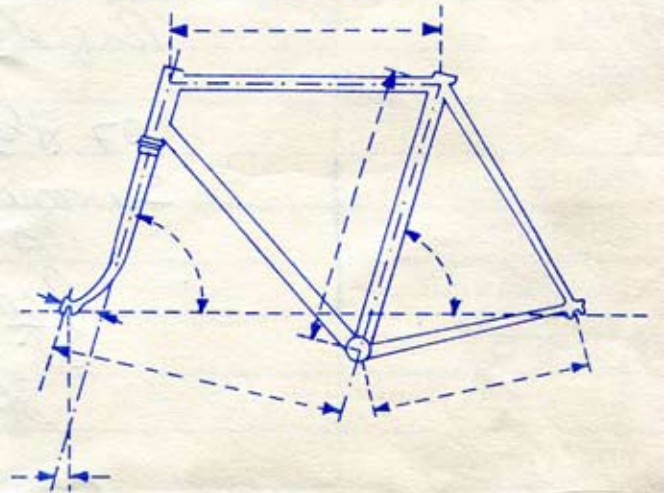

TYPE (GEOMETRY) _____

TUBES _____

ENDS _____

LUGS _____

CROWN _____

SEAT STAY _____

BRAZE ONS _____

.. ..

BRAKES _____

HEAD SET _____

SEAT POST BOLT _____

CLEARANCES _____

MISC. _____

PAINT _____

DECALS _____