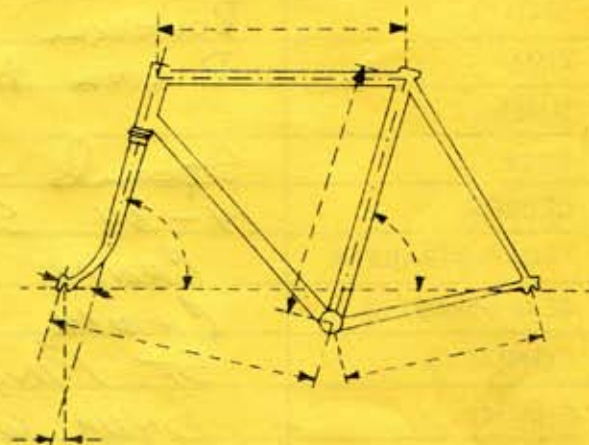

TYPE (GEOMETRY) _____

TUBES _____

ENDS _____

LUGS _____

CROWN _____

SEAT STAY _____

BRAZE ONS _____
.. ..

BRAKES _____

HEAD SET _____

SEAT POST BOLT _____

CLEARANCES _____

MISC. _____

PAINT _____

DECALS _____

Approximate Date _____

Price _____